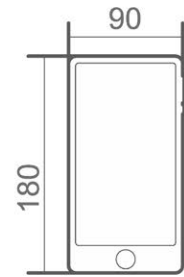

MAX / 180x90 mm

4

ASSEMBLY

RELEASE