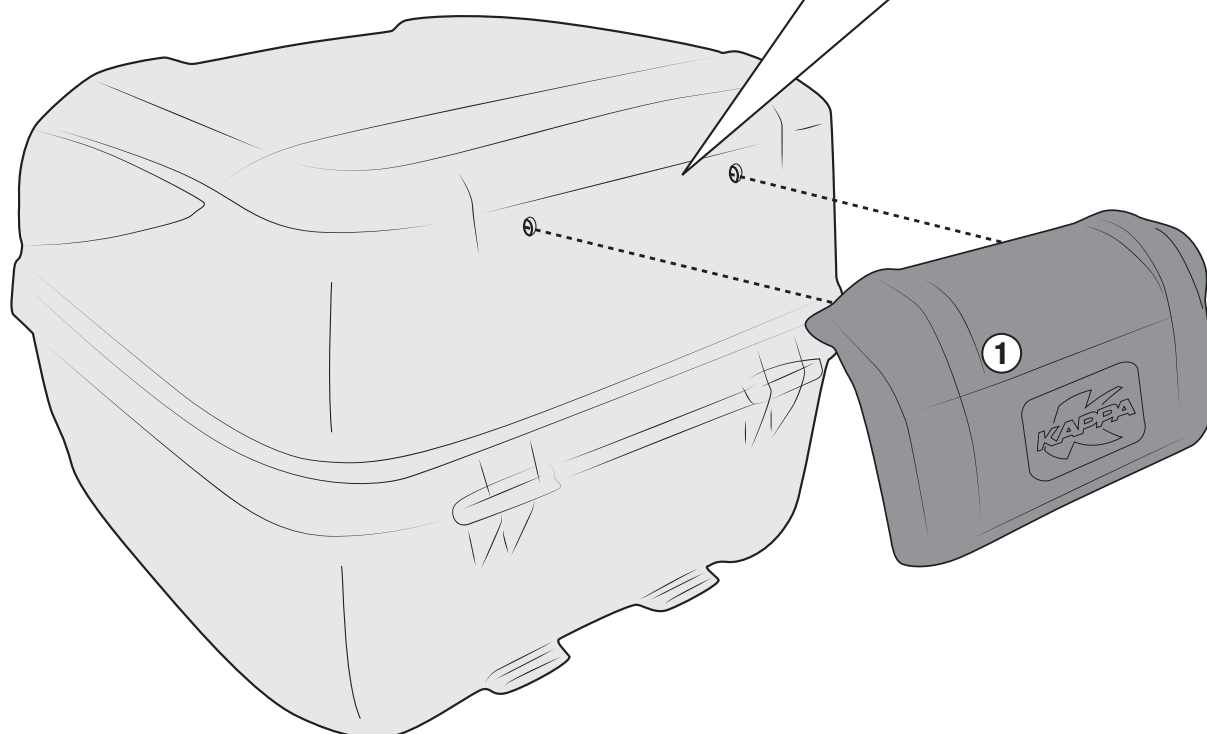

K642

SCHIENALINO - BACKREST - DOSSERET BEIFAHRER-RÜCKENLEHNE - RESPALDO - ENCOSTO

PUT A PIECE OF ADHESIVE TAPE
TO KEEP IN POSITION
THE TEMPLATE