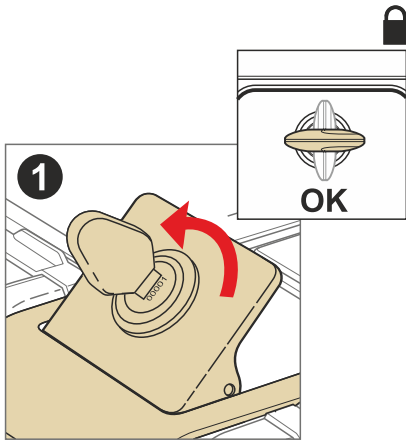

LOCK REMOVAL