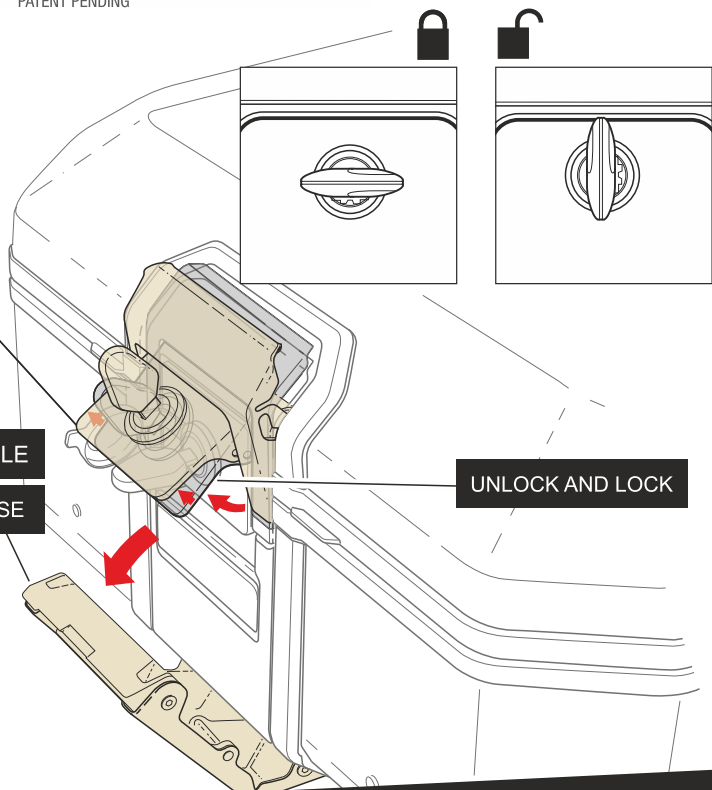

TERRA LOCK SYSTEM

PATENT PENDING

OPEN AND CLOSE

INTEGRATED CARRYING HANDLE

ASSEMBLY AND RELEASE

UNLOCK AND LOCK