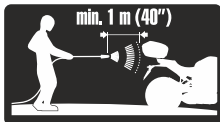

ONLY USE RECOMMENDED CLEANING PRODUCTS.

CASES ARE NOT DESIGNED TO PROTECT FRAGILE OBJECTS.

1 M. MINIMUM DISTANCE WITH POWER WASHER.

TERRA LOCK SYSTEM

PATENT PENDING

OPEN AND CLOSE

INTEGRATED CARRYING HANDLE