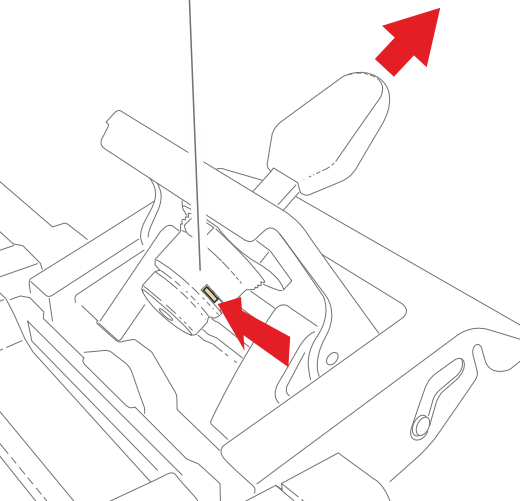

LOCK REMOVAL