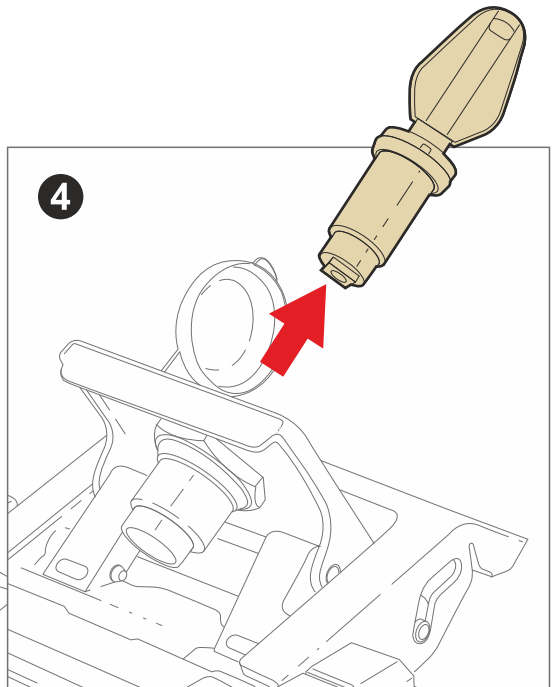

LOCK REMOVAL