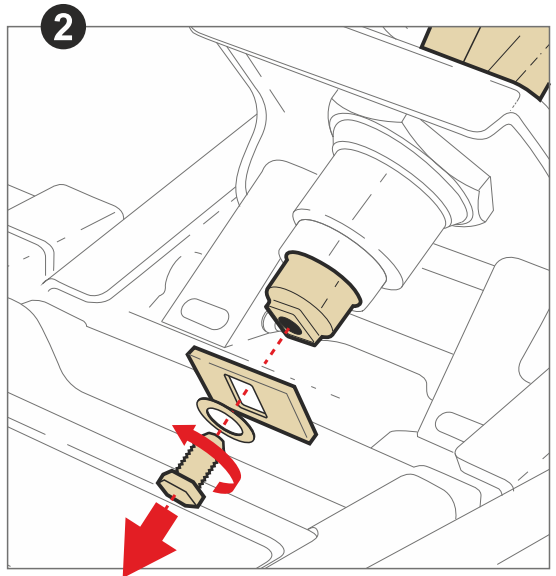

LOCK REMOVAL